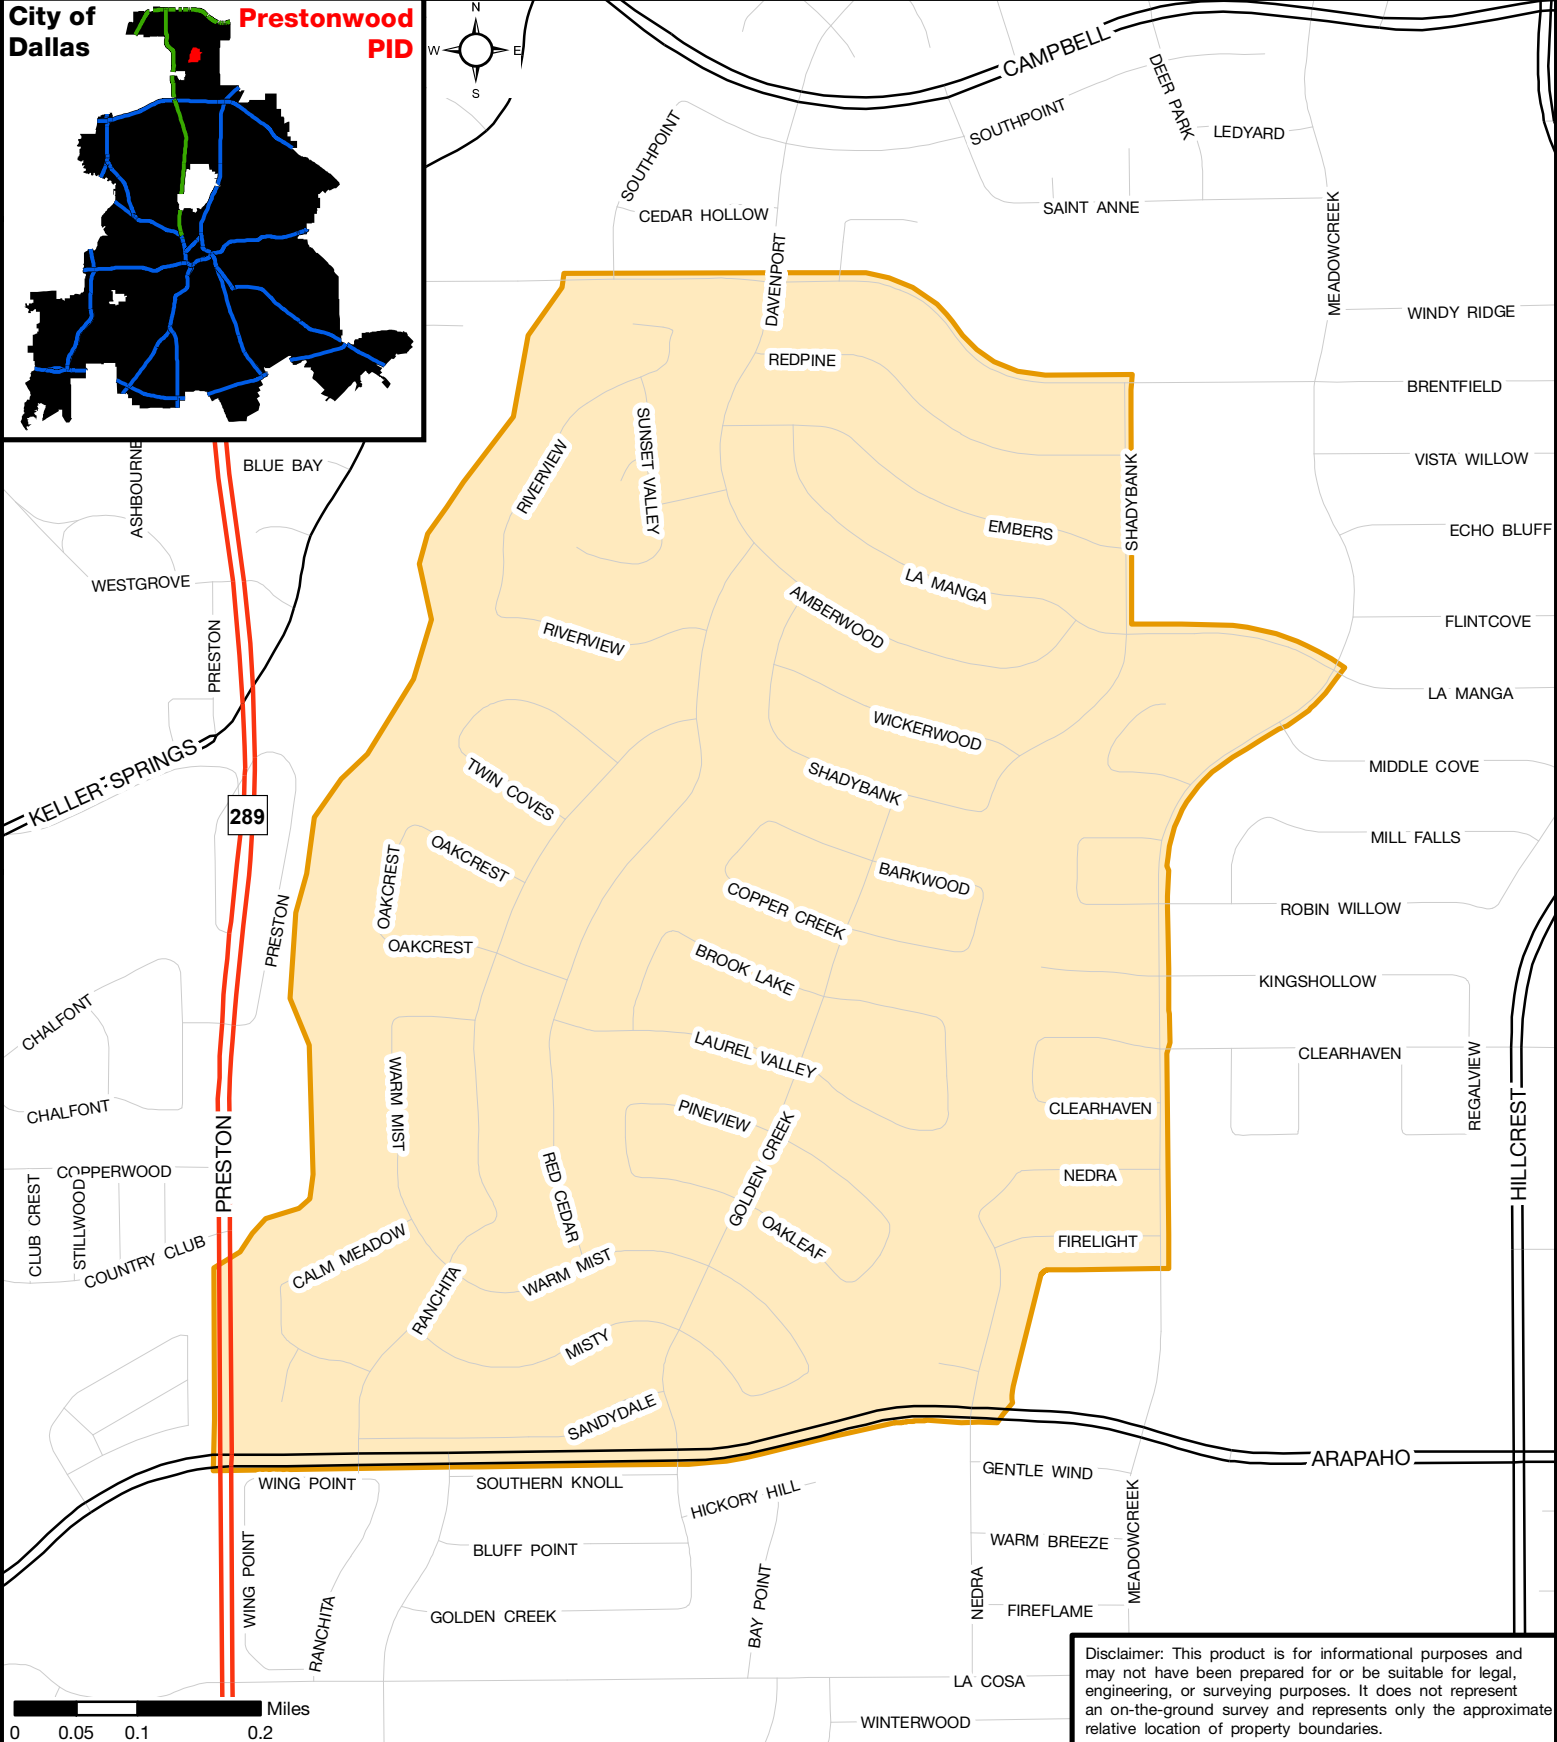

Prestonwood Public Improvement District

Disclaimer: This product is for informational purposes and may not have been prepared for or be suitable for legal, engineering, or surveying purposes. It does not represent an on-the-ground survey and represents only the approximate relative location of property boundaries.

DALLAS ECONOMIC DEVELOPMENT
 Research & Information Division
 214.670.1685
 dallas-ecodev.org

Legend

- Prestonwood PID
- Highway
- Arterial
- Local Road